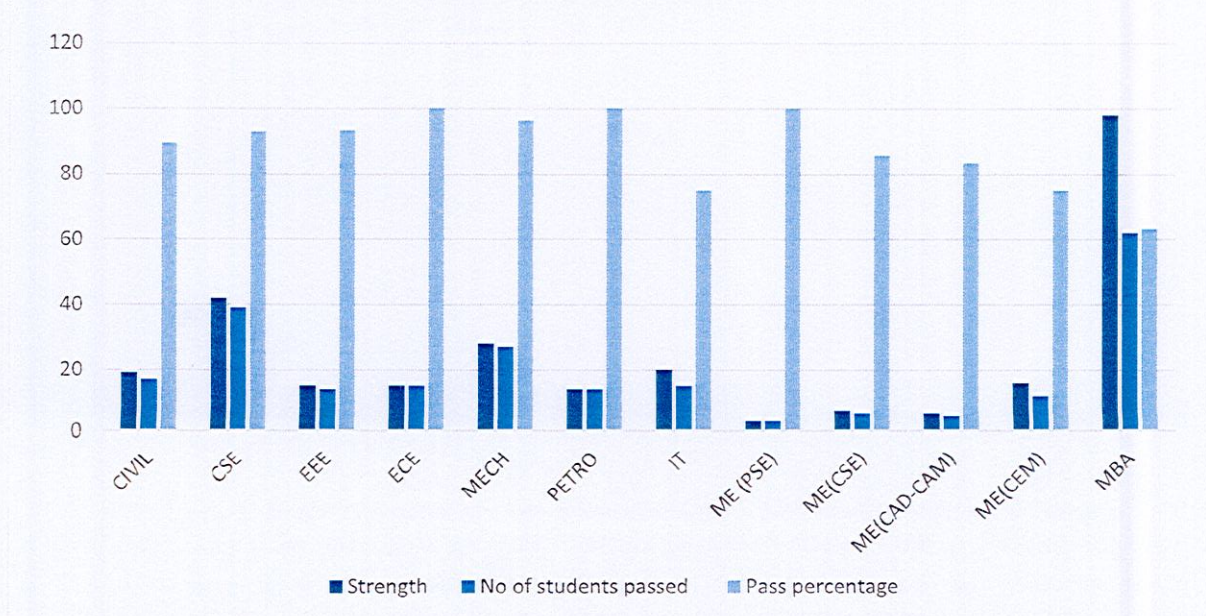

Academic Year : 2019-20

Department	CIVIL	CSE	EEE	ECE	MECH	PETRO	IT	ME (PSE)	ME(CSE)	ME(CAD-CAM)	ME(CEM)	MBA
No of students appeared	19	42	15	15	28	14	20	3	7	6	16	98
No of students passed	17	39	14	15	27	14	15	3	6	5	12	62
Pass percentage	89.5	92.9	93.3	100	96.4	100	75	100	85.7	83.3	75	63.3

Overall Pass percentage -Department Wise
2020 Passed Out Batch

Dr. N. VELVIZHI, M.Tech., Ph.D.
PRINCIPAL
INDIRA INSTITUTE OF ENGG & TECH
PANDUR, THIRUVALLUR - 631 203.