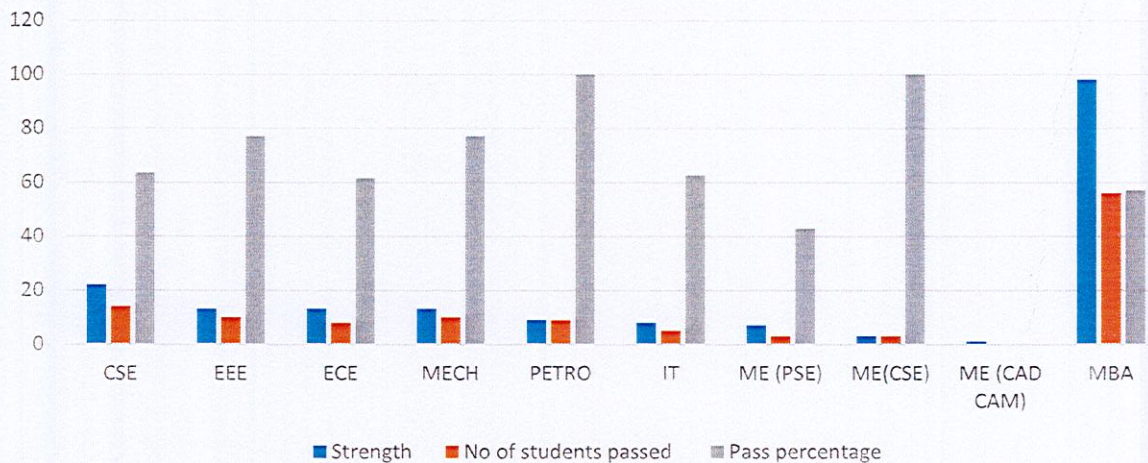

Academic Year : 2021-22

Department	CSE	EEE	ECE	MECH	PETRO	IT	ME (PSE)	ME(CSE)	ME (CAD CAM)	MBA
No of students appeared	22	13	13	13	9	8	7	3	1	98
No of students passed	14	10	8	10	9	5	3	3	0	56
Pass percentage	63.6	76.9	61.5	76.9	100	62.5	42.9	100	0	57.1

Overall Pass percentage -Department Wise
2022 Passed Out Batch

(Signature)
Dr.N. VELVIZHI, M.Tech., Ph.D.
PRINCIPAL
INDIRA INSTITUTE OF ENGG & TECH
PANDUR, THIRUVALLUR - 631 203