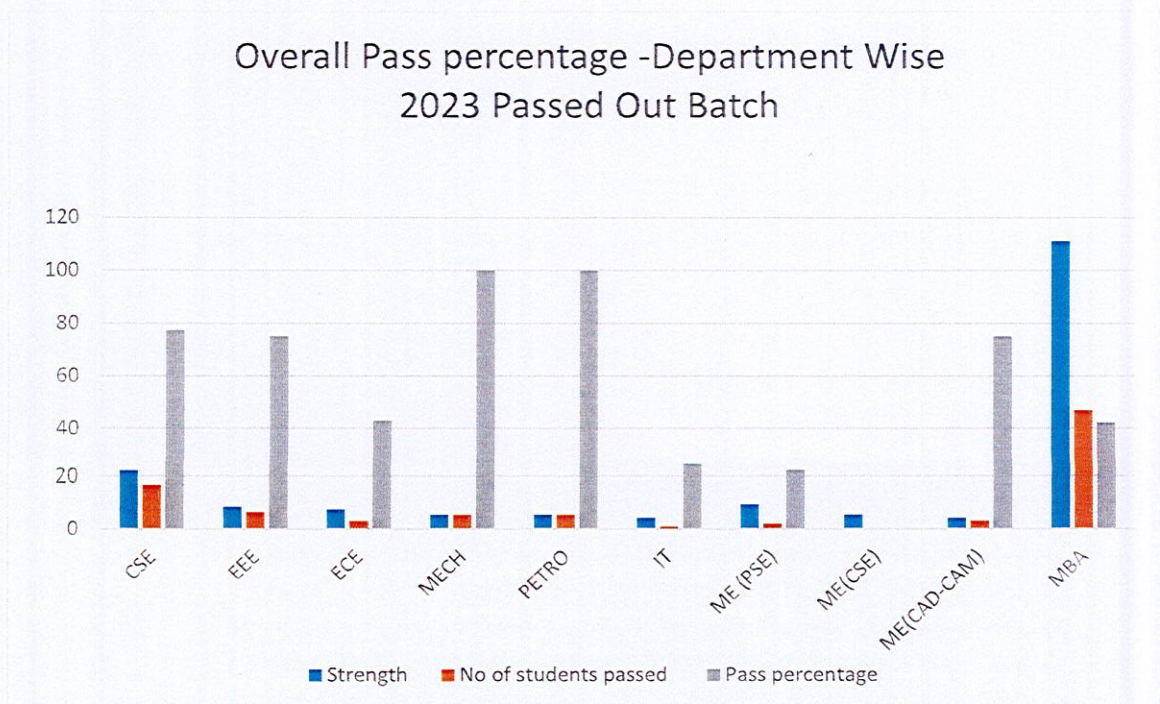

Academic Year: 2022-23

Department	CSE	EEE	ECE	MECH	PETRO	IT	ME (PSE)	ME(CSE)	ME(CAD-CAM)	MBA
No of students appeared	22	8	7	5	5	4	9	5	4	111
No of students passed	17	6	3	5	5	1	2	0	3	47
Pass percentage	77.3	75	42.9	100	100	25	22.2	0	75	42.3

Overall Pass percentage -Department Wise
2023 Passed Out Batch

Dr.N. VELVIZHI, M.Tech., Ph.D.
PRINCIPAL
INDIRA INSTITUTE OF ENGG & TECH
PANDUR, THIRUVALLUR - 631 203.