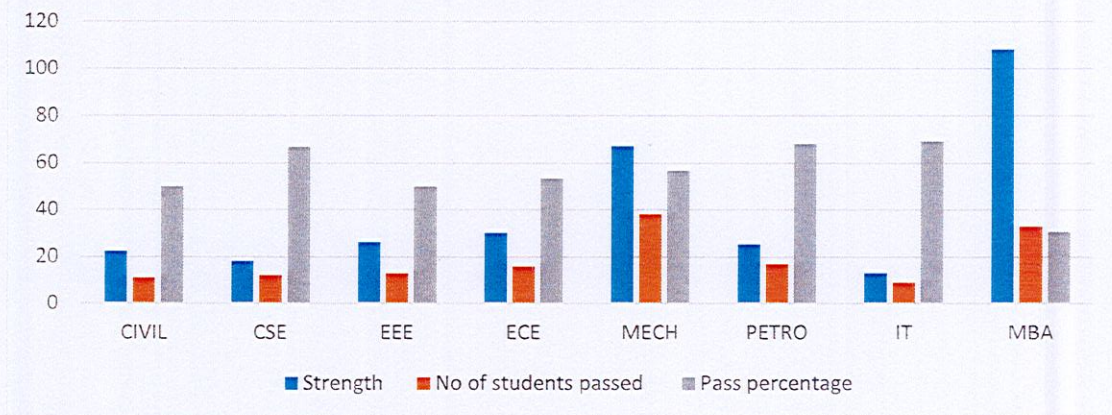

Academic Year : 2018-19

Department	CIVIL	CSE	EEE	ECE	MECH	PETRO	IT	MBA
No of students appeared	22	18	26	30	67	25	13	108
No of students passed	11	12	13	16	38	17	9	33
Pass percentage	50	66.7	50	53.3	56.7	68	69.2	30.6

Overall Pass percentage -Department Wise
2019 Passed Out Batch

(Signature)
DR. N. VELVIZHI, M.Tech., Ph.D.
PRINCIPAL
INDIRA INSTITUTE OF ENGG & TECH
PANDUR, THIRUVALLUR. - 631 203.