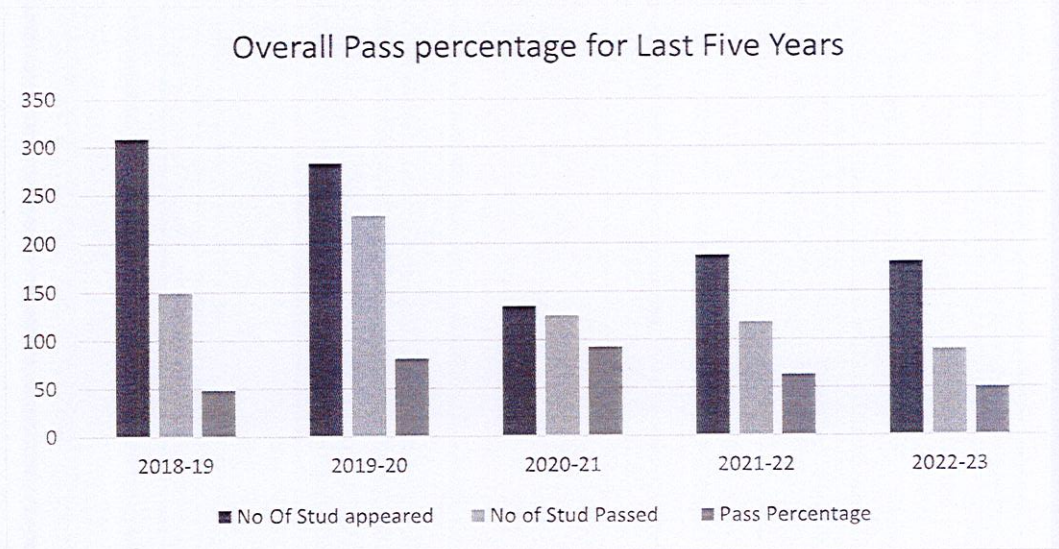

Overall Pass Percentage :

BATCH	2018-19	2019-20	2020-21	2021-22	2022-23
No Of Students appeared	309	283	135	187	180
No of Students Passed	149	229	125	118	89
Pass Percentage	48.2	80.9	92.6	63.1	49.4

Dr.N. VELVIZHI, M.Tech.,Ph.D.
PRINCIPAL

INDIRA INSTITUTE OF ENGG & TECH
PANDUR, THIRUVALLUR - 631-203.