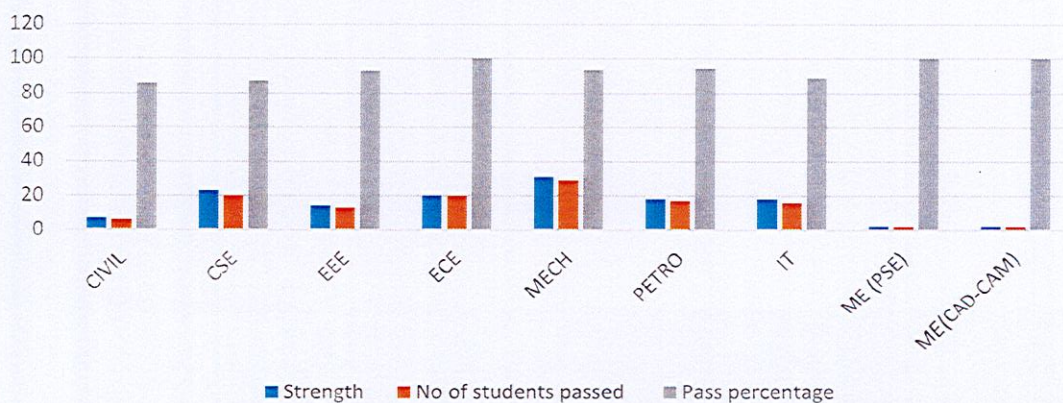

Academic Year: 2020-21

Department	CIVIL	CSE	EEE	ECE	MECH	PETRO	IT	ME (PSE)	ME(CAD-CAM)
No of students appeared	7	23	14	20	31	18	18	2	2
No of students passed	6	20	13	20	29	17	16	2	2
Pass percentage	85.7	87	92.9	100	93.5	94.4	88.9	100	100

Overall Pass percentage -Department Wise
2021 Passed Out Batch

Dr.N. VELVIZHI, M.Tech., Ph.D.
PRINCIPAL

INDIRA INSTITUTE OF ENGG & TECH
PANDUR, THIRUVALLUR - 631 203.